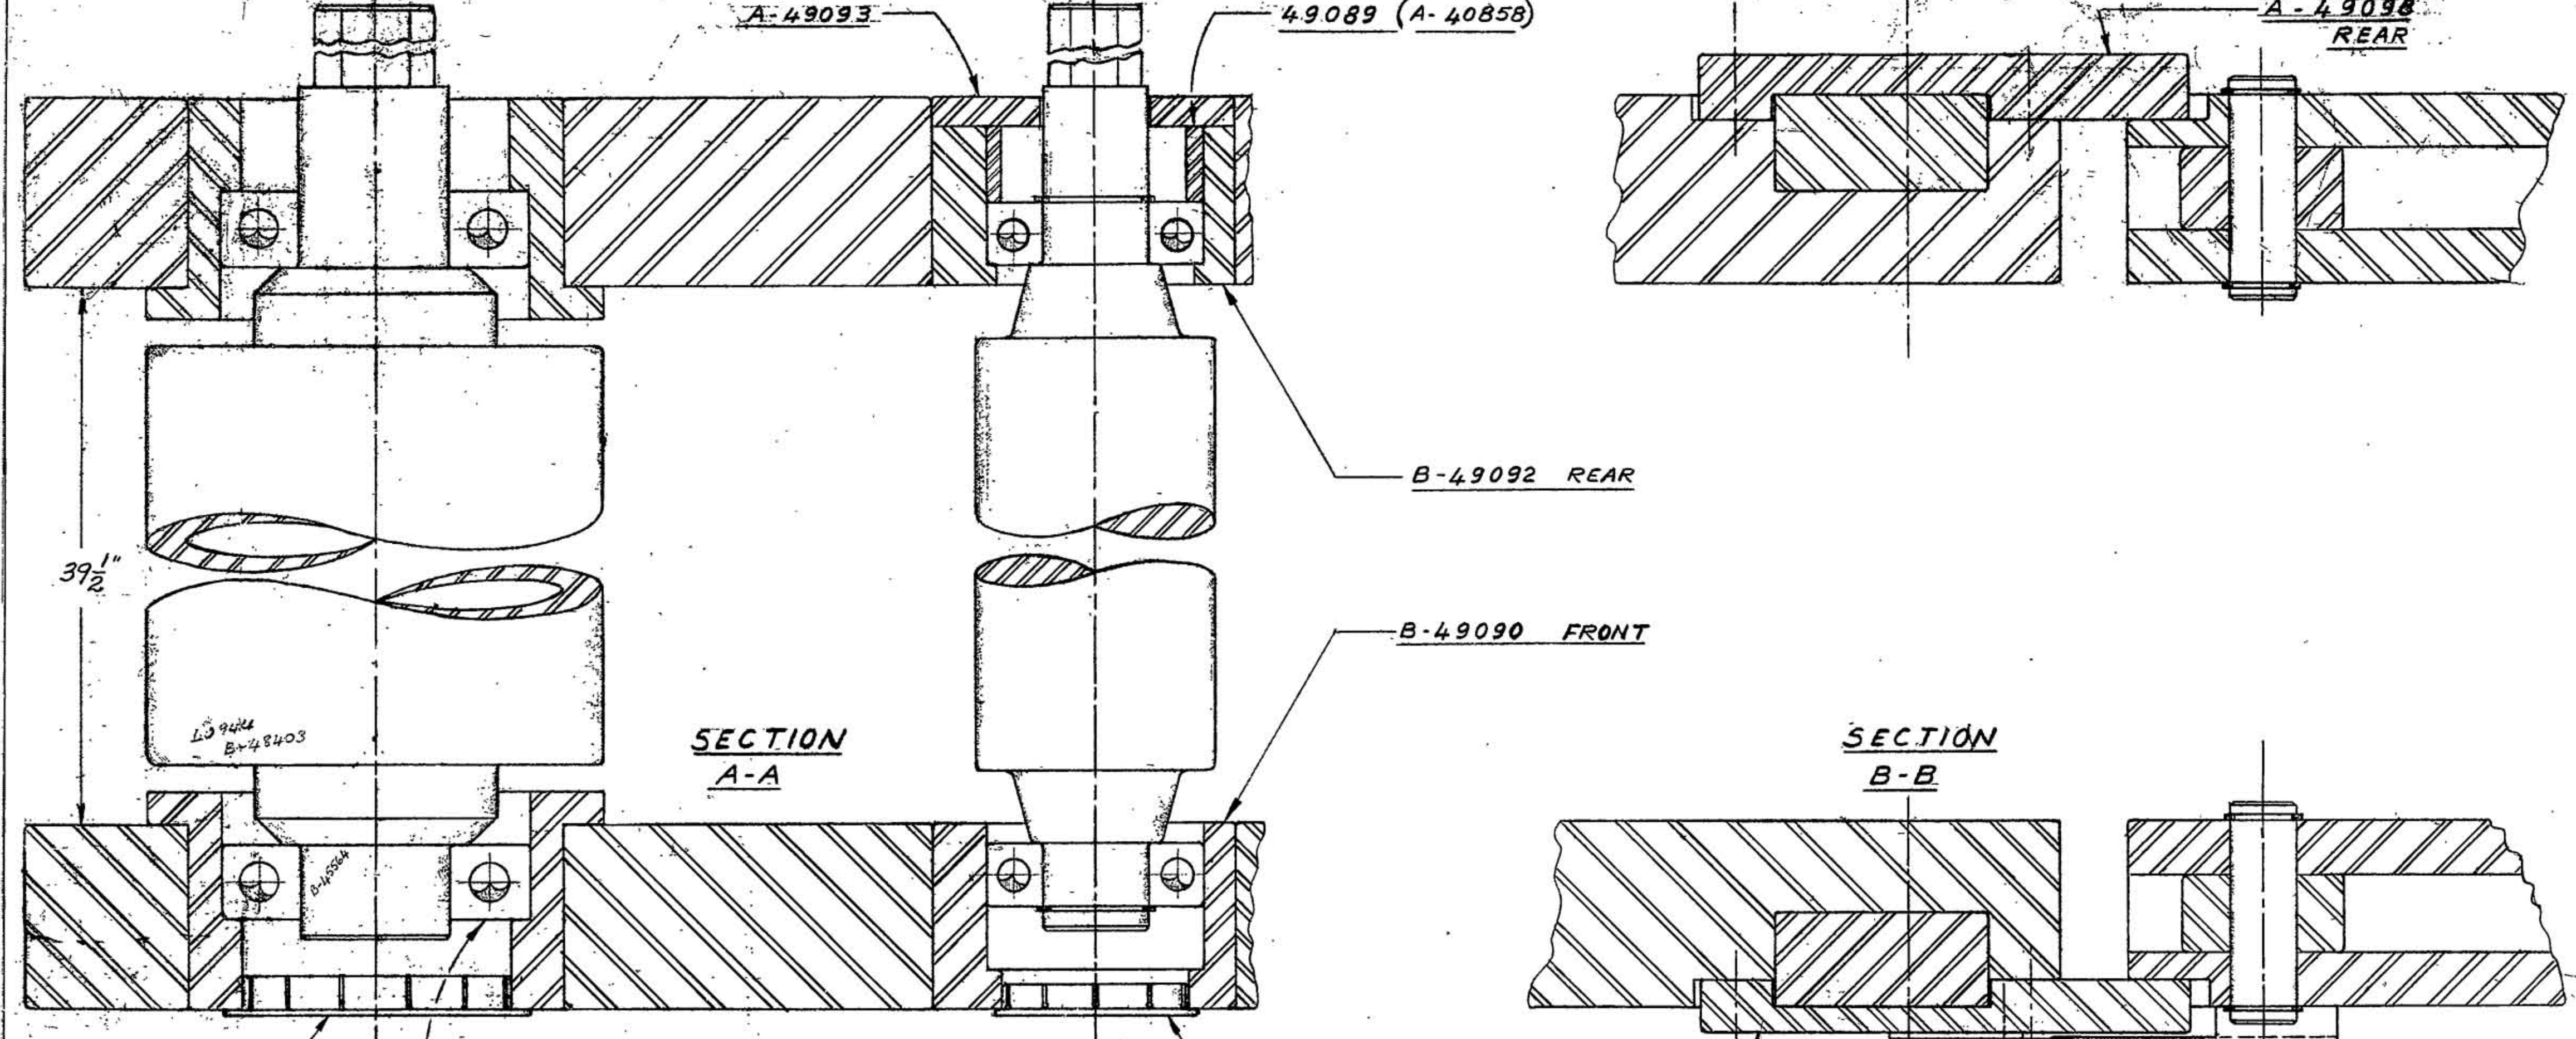

E-70740			
REVISIONS			
DATE	SYM	WRB	BY
8-11-69	58	E-49065	LHE

SECTION C-C

DATE	SYM	WRB	BY
8-11-69	58	E-49065	LHE

LITTELL MACH. CO. #438 STRAIGHTENER

DATE: 8-11-69

BY: LHE

FILE: 77002.69

PROJECT: 76740