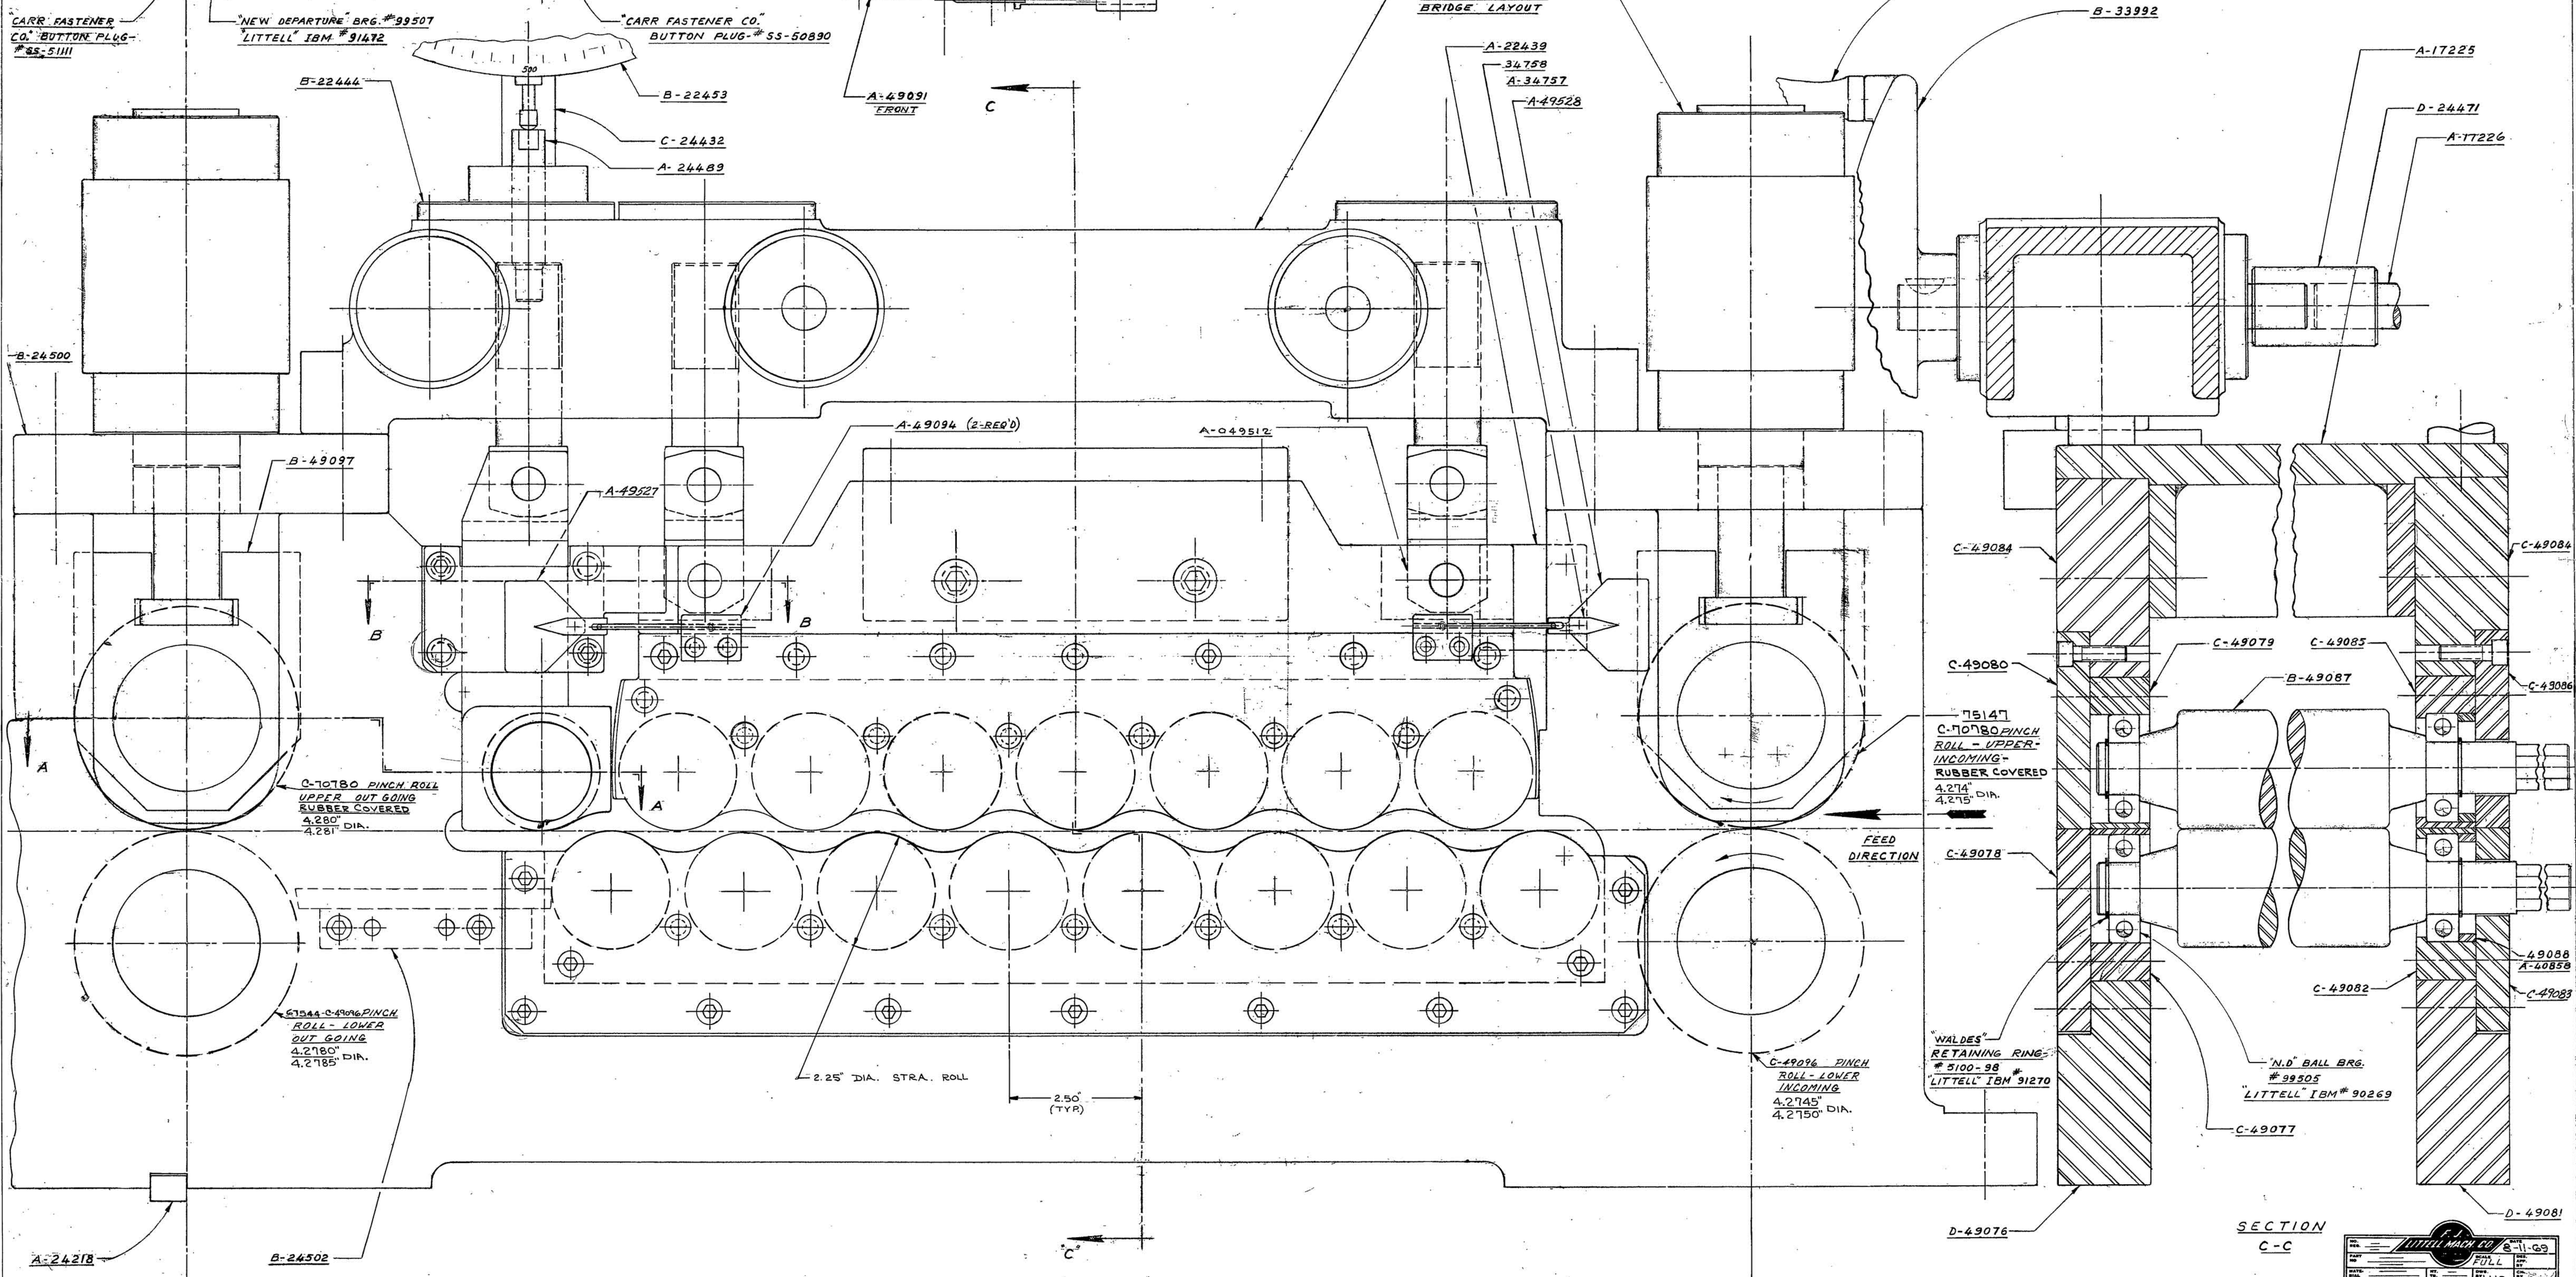

E-70740			
REVISIONS			
DATE	SYM	WRB	BY
8-11-69	58	E-49065	LHE

SECTION C-C

DATE	SYM	WRB	BY
8-11-69	58	E-49065	LHE

LITTELL MACH. CO. #438 STRAIGHTENER

DATE: 8-11-69

BY: LHE

FILE: 77002.69

PROJECT: 76740